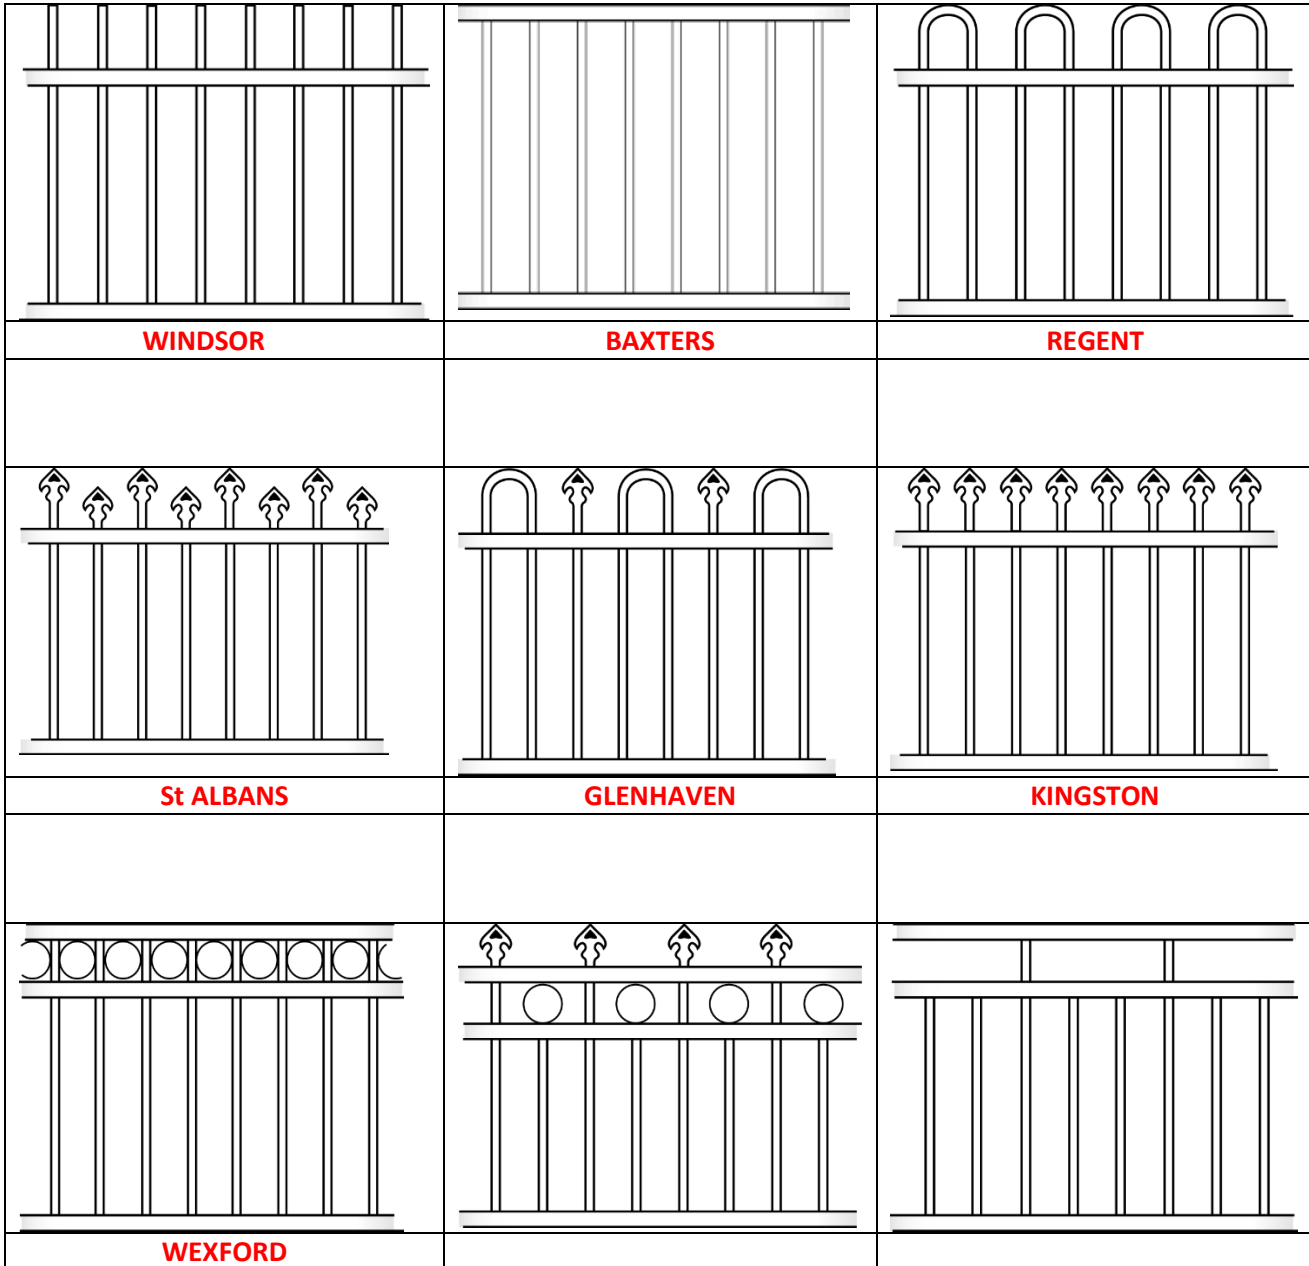

POORAKA FENCING SUPPLIES

80 Research Road, Pooraka S.A. 5095 – P: 08 8260 6611 F: 08 8260 5961

info@poorakafencing.com - www.poorakafencing.com.au

- *Contact us for more designs to choose from*
- *Standard heights start from 900mm, 1200mm, 1500mm to 1800mm (special sizes available)*
 - *Standard panel widths – 2350mm on the rail (special size available)*
 - *Standard panel widths – 2420mm punched through the rail (special sizes available)*
 - *Large range of powder coating colors to choose from – www.interpon.com.au*
- *35+ Years in Fencing - We have been manufacturing our Tubular fencing panels for over 25 years*